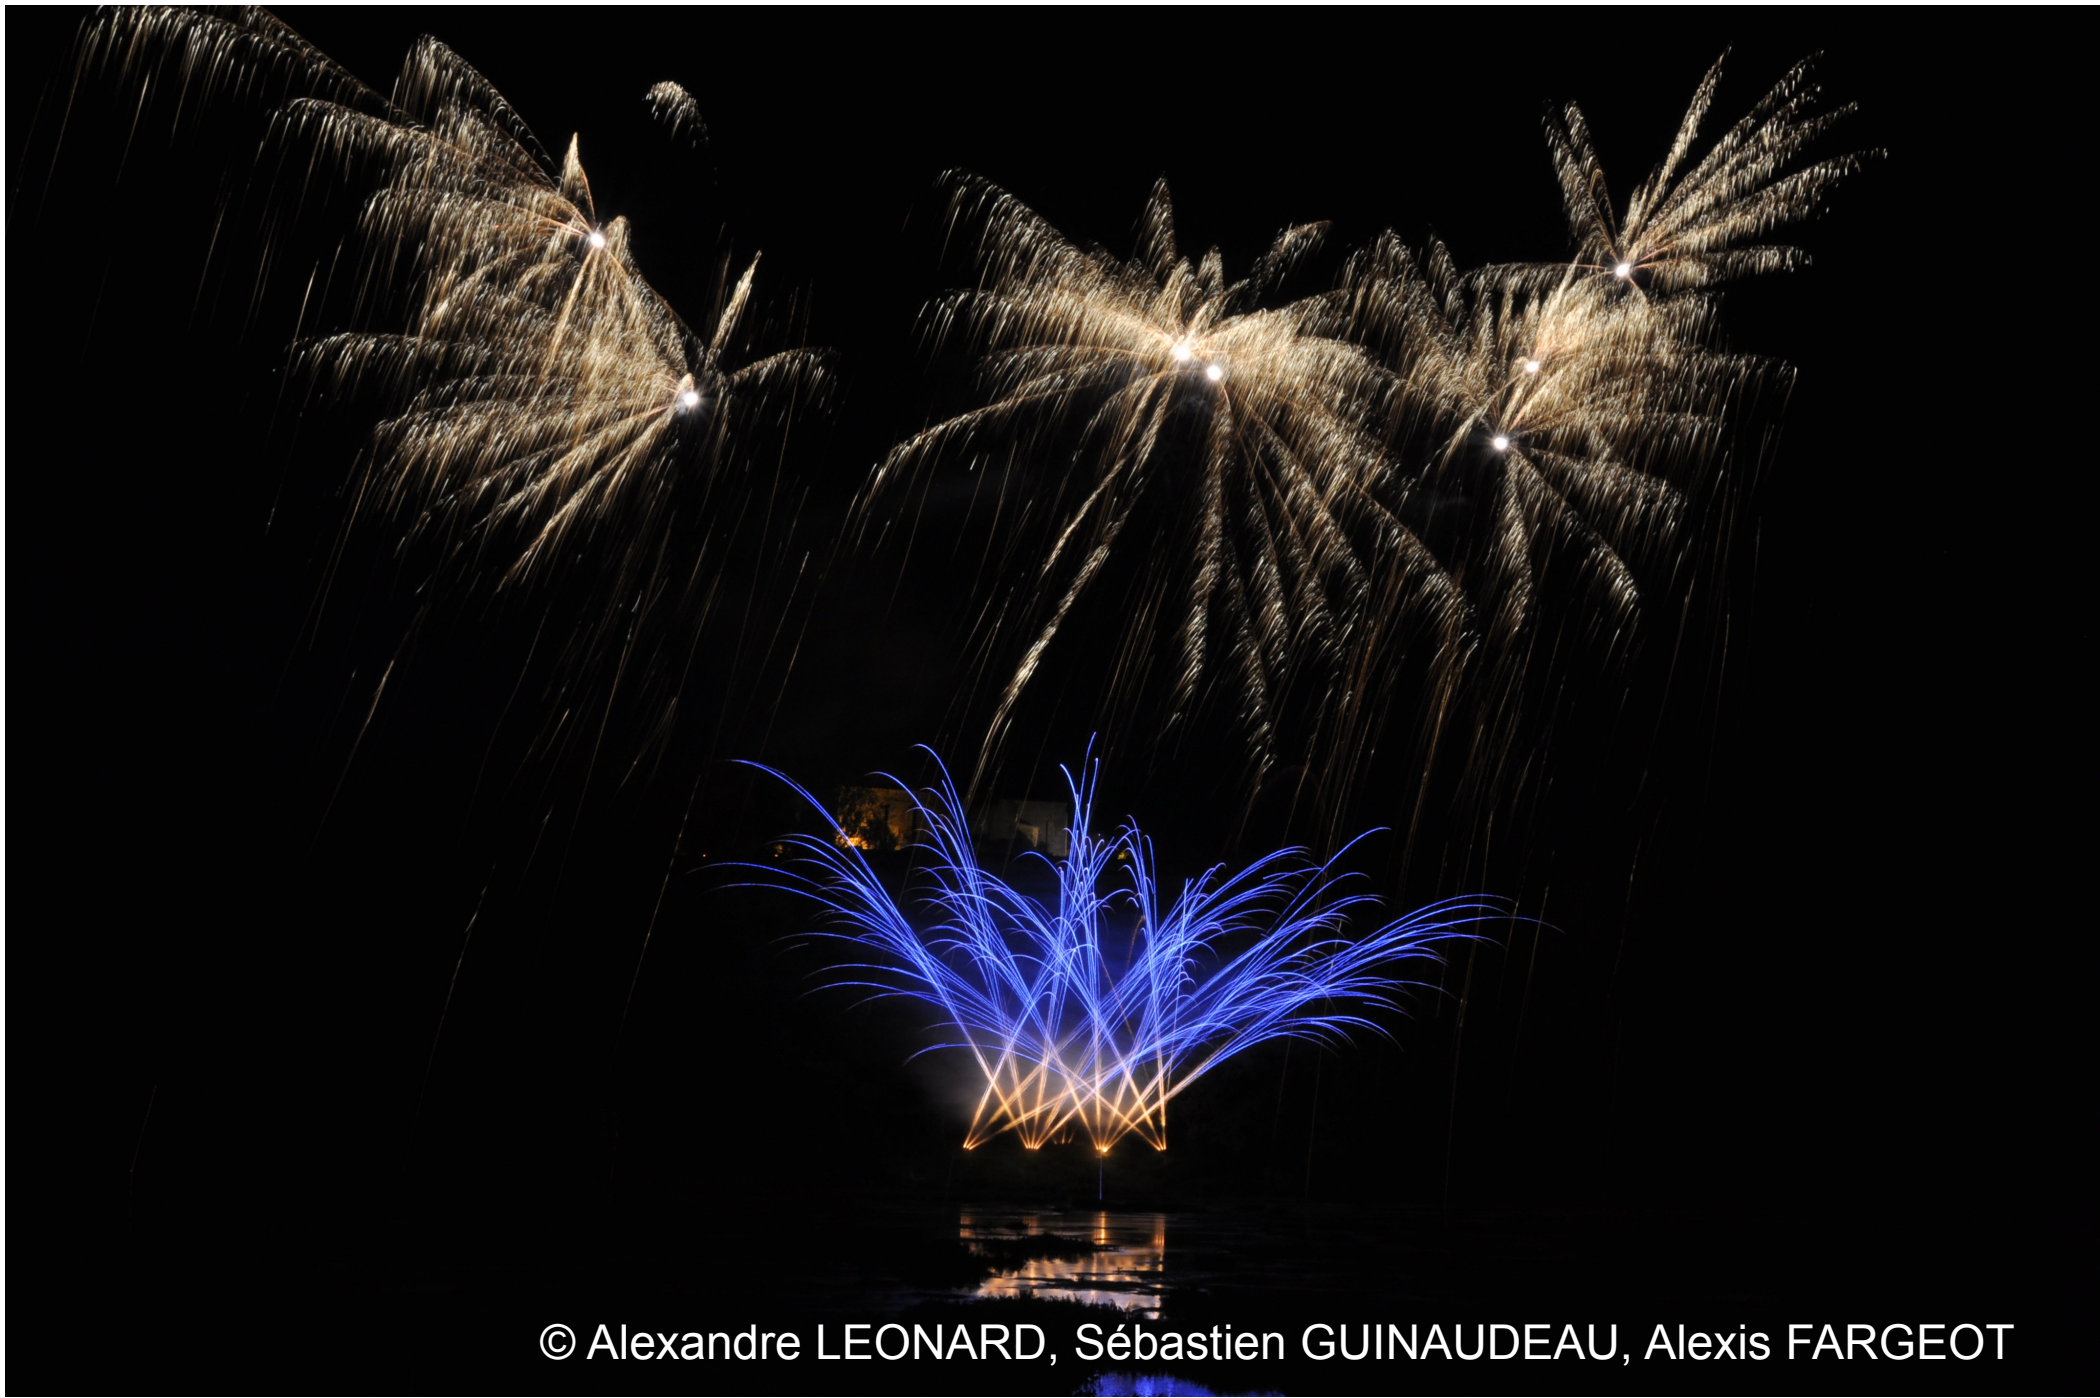

© Alexandre LEONARD, Sébastien GUINAUDEAU, Alexis FARGEOT

© Alexandre LEONARD, Sébastien GUINAUDEAU, Alexis FARGEOT

© Alexandre LEONARD, Sébastien GUINAUDEAU, Alexis FARGEOT

© Alexandre LEONARD, Sébastien GUINAUDEAU, Alexis FARGEOT

© Alexandre LEONARD, Sébastien GUINAUDEAU, Alexis FARGEOT

A night photograph capturing a building on a hillside, illuminated with a vibrant red light. The building's lights create a strong glow that reflects on the dark water in the foreground. The surrounding landscape is mostly in silhouette, with some trees visible on the left. The sky is dark, with a few wispy clouds. The overall mood is mysterious and dramatic.